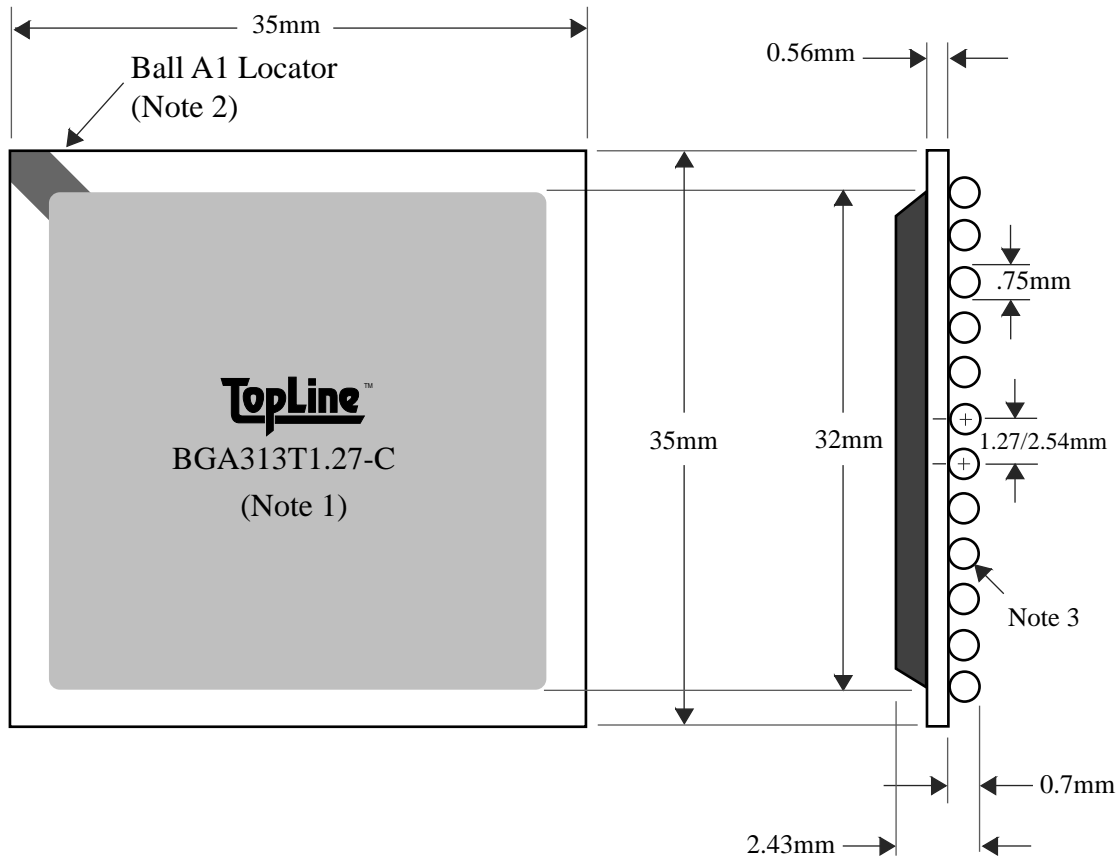

BALLS	PITCH	SIZE	MATRIX	ROWS	CENTER	MAT'L
313	1.27/2.54mm	35mm	25 x 25	staggered	staggered	BT

BALL VIEW

BOTTOM SIDE (TOP X-RAY VIEW)

TEST VEHICLE BOARD

AFTER MOUNTING TO TEST BOARD

BGA313T1.27-C Lead Free

TEL 1-714-898-3830
info@topline.tv

<u>BALLS</u>	<u>PITCH</u>	<u>SIZE</u>	<u>MATRIX</u>	<u>ROWS</u>	<u>CENTER</u>	<u>MAT'L</u>
313	1.27/2.54mm	35mm	25 x 25	staggered	staggered	BT

TOP VIEW

SIDE VIEW

NOTES		REVISIONS	
Note 1	Logo and part number centered White ink or laser marked	<u>Rev</u>	<u>Date</u> <u>Changes</u>
Note 2	Ball A1 locator mark positioned in corner		
Note 3	Ball Material: Sn Ag Cu		
Note 4	Substrate Material: BT laminate		
		PACKAGING TRAYS	
		Tray BGATRAY35mm-3x8 Tray Quantity 24	