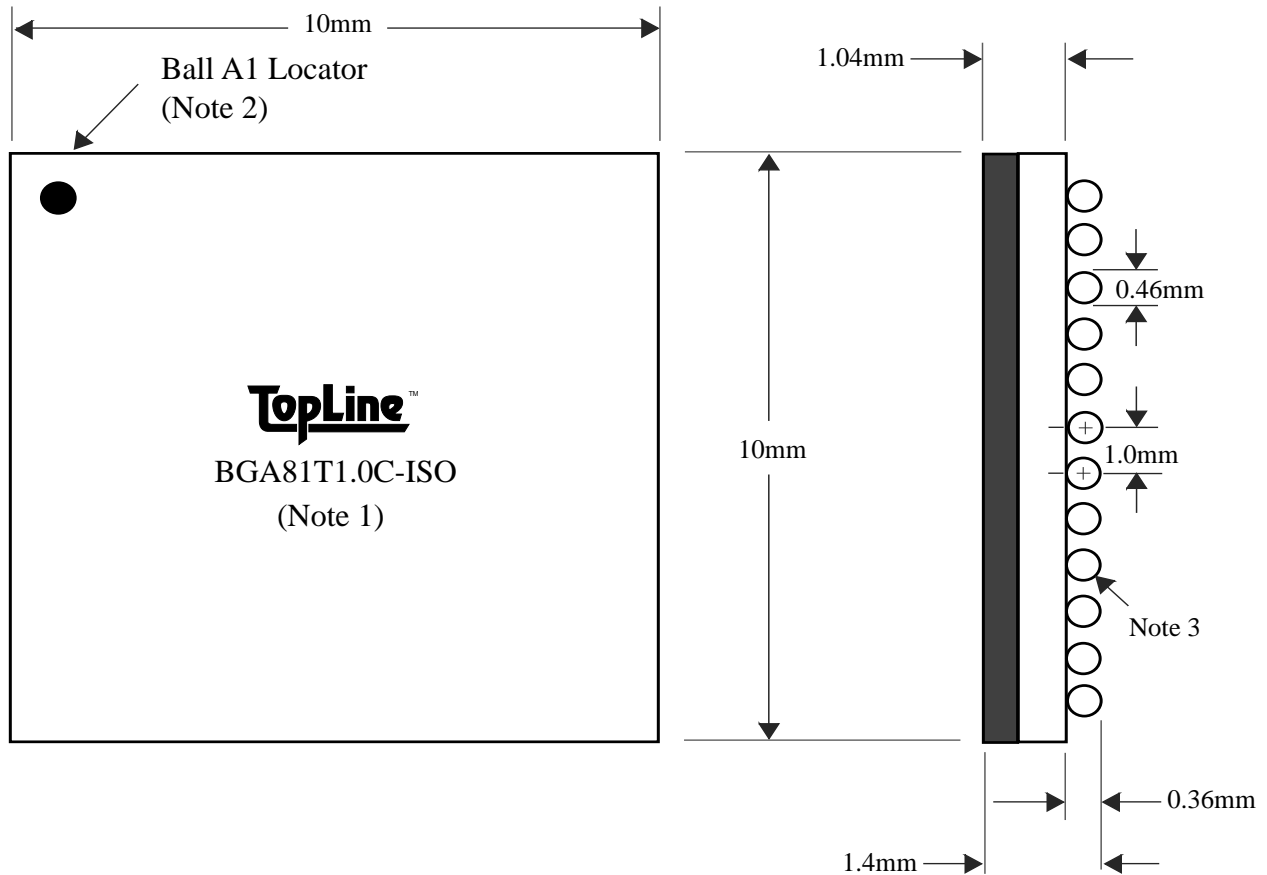

# BGA81T1.0C-ISO Lead Free

TEL 1-714-898-3830  
info@topline.tv

<u>BALLS</u>	<u>PITCH</u>	<u>SIZE</u>	<u>MATRIX</u>	<u>ROWS</u>	<u>CENTER</u>	<u>MAT'L</u>
81	1.0mm	10mm SQ	10 x 10	full	full	BT

**TOP VIEW**

**SIDE VIEW**

<b>NOTES</b>		<b>REVISIONS</b>	
Note 1	Logo and part number centered	<u>Rev</u>	<u>Date</u> <u>Changes</u>
Note 2	Ball A1 locator mark positioned in corner		
Note 3	Ball Material: Sn96.5 Ag3.0 Cu0.5		
Note 4	Substrate Material: BT Laminate		
		<b>PACKAGING TRAYS</b>	
		Tray BGATRAY10mm-10x25 Tray Quantity 250	