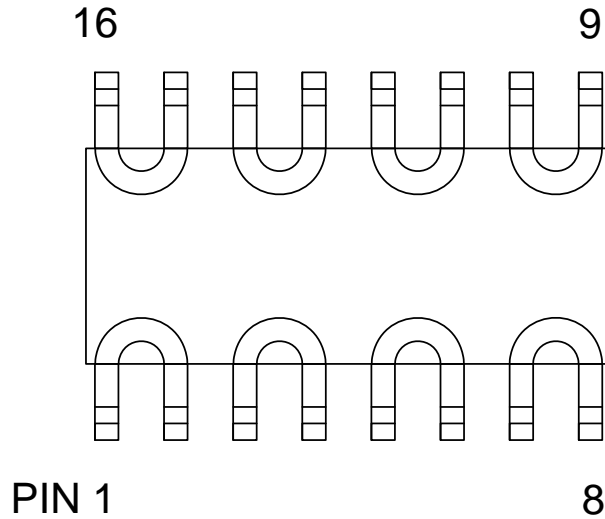

SOL16 DAISY CHAIN TOP VIEW (INTERNAL CONNECTIONS)

DAISY CHAIN NET LIST	
PINS	PINS
1 ~ 2	9 ~ 10
3 ~ 4	11 ~ 12
5 ~ 6	13 ~ 14
7 ~ 8	15 ~ 16

NOTES:

1. DAISY CHAIN WIRE BONDED TO INTERNAL PADS.
2. SEE NET LIST FOR CONNECTIONS BETWEEN PINS.
3. DRAWING NOT TO SCALE.

TopLine®			
TITLE 16L DAISY CHAIN PIN CONNECTIONS			
SCALE	SIZE A	DRAWING NO. 121603	REV A
DO NOT SCALE DRAWING			SHEET 5 OF 22