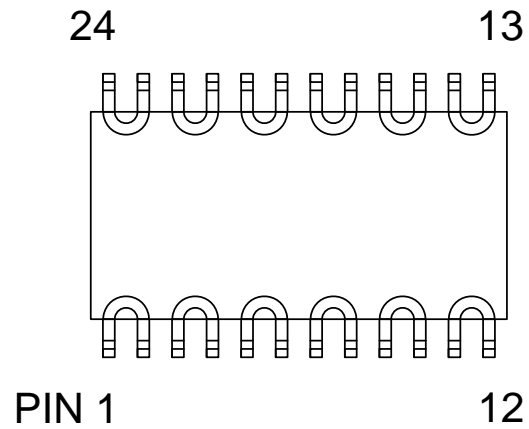

SOL24 DAISY CHAIN TOP VIEW (INTERNAL CONNECTIONS)

DAISY CHAIN NET LIST		
PINS	PINS	PINS
1 ~ 2	11 ~ 12	21 ~ 22
3 ~ 4	13 ~ 14	23 ~ 24
5 ~ 6	15 ~ 16	
7 ~ 8	17 ~ 18	
9 ~ 10	19 ~ 20	

NOTES:

1. DAISY CHAIN WIRE BONDED TO INTERNAL PADS.
2. SEE NET LIST FOR CONNECTIONS BETWEEN PINS.
3. DRAWING NOT TO SCALE.

TopLine[®]			
TITLE 24L DAISY CHAIN PIN CONNECTIONS			
SCALE	SIZE A	DRAWING NO. 122403	REV A
DO NOT SCALE DRAWING			SHEET 8 OF 22