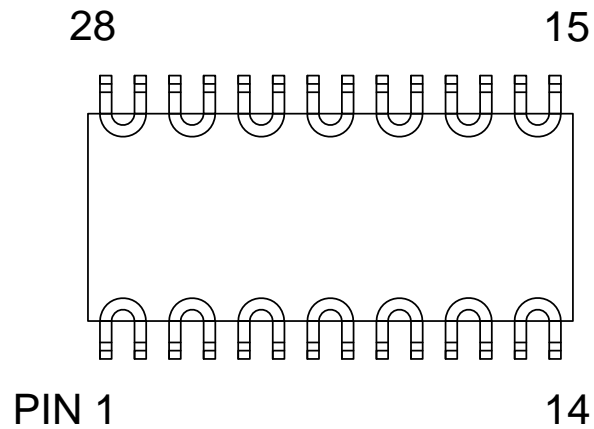

SOL28 DAISY CHAIN TOP VIEW (INTERNAL CONNECTIONS)

DAISY CHAIN NET LIST		
PINS	PINS	PINS
1 ~ 2	11 ~ 12	21 ~ 22
3 ~ 4	13 ~ 14	23 ~ 24
5 ~ 6	15 ~ 16	25 ~ 26
7 ~ 8	17 ~ 18	27 ~ 28
9 ~ 10	19 ~ 20	

NOTES:

1. DAISY CHAIN WIRE BONDED TO INTERNAL PADS.
2. SEE NET LIST FOR CONNECTIONS BETWEEN PINS.
3. DRAWING NOT TO SCALE.

TopLine®			
TITLE 28L DAISY CHAIN PIN CONNECTIONS			
SCALE	SIZE A	DRAWING NO. 122803	REV A
DO NOT SCALE DRAWING			SHEET 9 OF 22