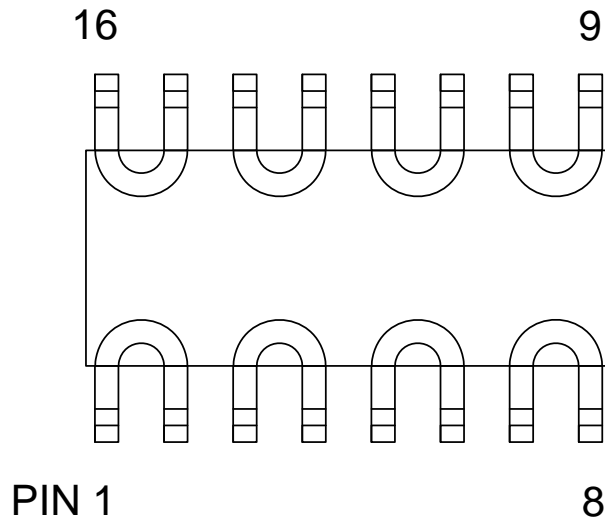

# SOM16 DAISY CHAIN TOP VIEW (INTERNAL CONNECTIONS)

DAISY CHAIN NET LIST	
PINS	PINS
1 ~ 2	9 ~ 10
3 ~ 4	11 ~ 12
5 ~ 6	13 ~ 14
7 ~ 8	15 ~ 16

**NOTES:**

1. DAISY CHAIN WIRE BONDED TO INTERNAL PADS.
2. SEE NET LIST FOR CONNECTIONS BETWEEN PINS.
3. DRAWING NOT TO SCALE.

<b>TopLine®</b>			
TITLE      16L DAISY CHAIN PIN CONNECTIONS			
SCALE	SIZE	DRAWING NO.	REV
	A	121603	A
DO NOT SCALE DRAWING			SHEET 5 OF 22