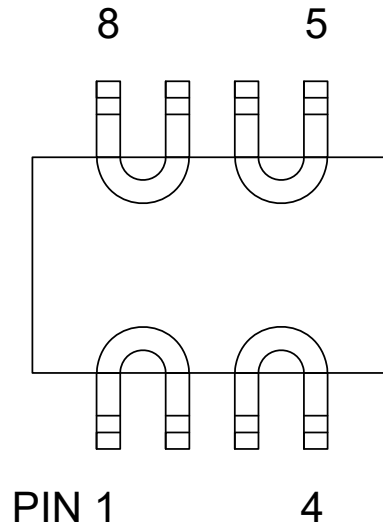

SOP8 DAISY CHAIN TOP VIEW (INTERNAL CONNECTIONS)

DAISY CHAIN NET LIST	
PINS	PINS
1 ~ 2	5 ~ 6
3 ~ 4	7 ~ 8

NOTES:

1. DAISY CHAIN WIRE BONDED TO INTERNAL PADS.
2. SEE NET LIST FOR CONNECTIONS BETWEEN PINS.
3. DRAWING NOT TO SCALE.

TopLine[®]			
TITLE		8L DAISY CHAIN PIN CONNECTIONS	
SCALE	SIZE	DRAWING NO.	REV
	A	120803	A
DO NOT SCALE DRAWING			SHEET 2 OF 22