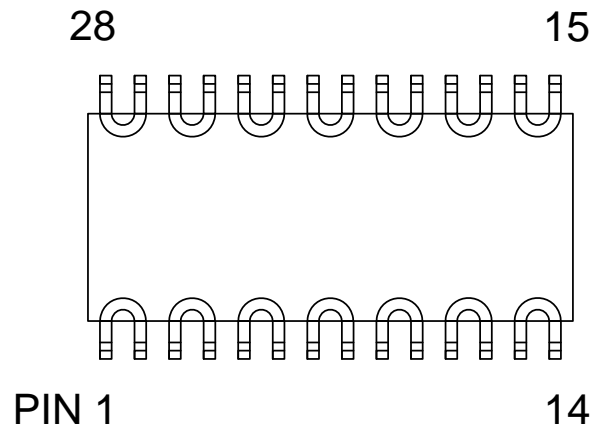

SOW28 DAISY CHAIN TOP VIEW (INTERNAL CONNECTIONS)

DAISY CHAIN NET LIST		
PINS	PINS	PINS
1 ~ 2	11 ~ 12	21 ~ 22
3 ~ 4	13 ~ 14	23 ~ 24
5 ~ 6	15 ~ 16	25 ~ 26
7 ~ 8	17 ~ 18	27 ~ 28
9 ~ 10	19 ~ 20	

NOTES:

1. DAISY CHAIN WIRE BONDED TO INTERNAL PADS.
2. SEE NET LIST FOR CONNECTIONS BETWEEN PINS.
3. DRAWING NOT TO SCALE.

TopLine®			
TITLE 28L DAISY CHAIN PIN CONNECTIONS			
SCALE	SIZE	DRAWING NO.	REV
	A	122803	A
DO NOT SCALE DRAWING			SHEET 9 OF 22