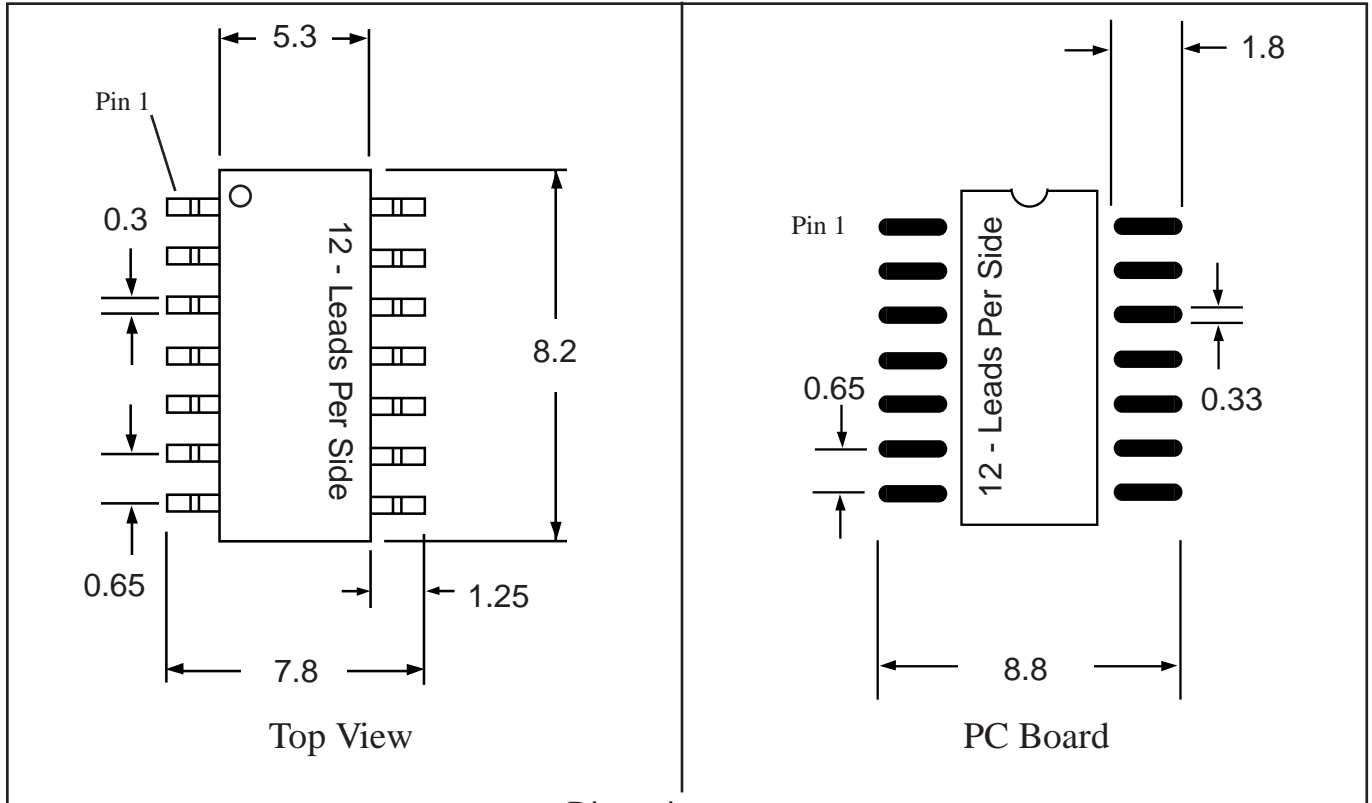

Part # **SSOP24M25**
 Leads **24** Pitch **0.65mm**
 Body Size **5.3mm**

TopLineTM
 Tel 1-714-898-3830
 info@topline.tv

Dimensions = mm