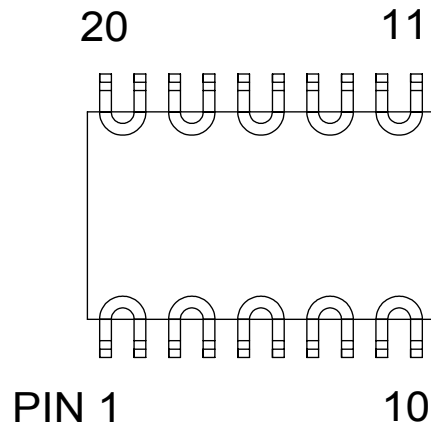

DAISY CHAIN TOP VIEW (INTERNAL CONNECTIONS)

DAISY CHAIN NET LIST	
PINS	PINS
1 ~ 2	11 ~ 12
3 ~ 4	13 ~ 14
5 ~ 6	15 ~ 16
7 ~ 8	17 ~ 18
9 ~ 10	19 ~ 20

NOTES:

1. DAISY CHAIN WIRE BONDED TO INTERNAL PADS.
2. SEE NET LIST FOR CONNECTIONS BETWEEN PINS.
3. DRAWING NOT TO SCALE.

TopLine®			
TITLE		20L DAISY CHAIN PIN CONNECTIONS	
SCALE	SIZE	DRAWING NO.	REV
	A	122007	A
DO NOT SCALE DRAWING			SHEET 1 OF 1