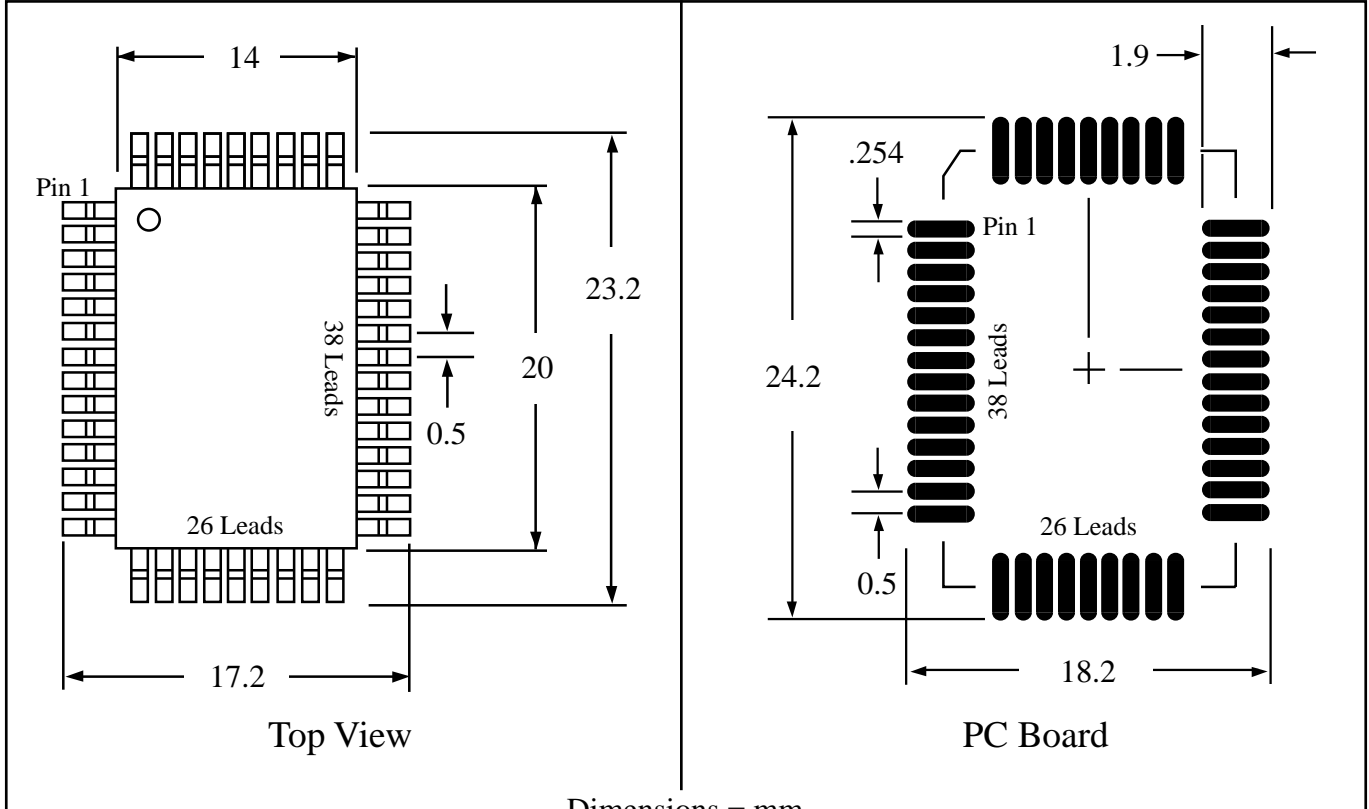

Part # **QFP128T19.7-3.2**
 Leads **128** Pitch **0.5mm**
 Body Size **14mm x 20mm**

TopLine™
 Tel 1-714-898-3830
 info@toplinedummy.com

Dwg Q128P532.pdf

Dimensions = mm