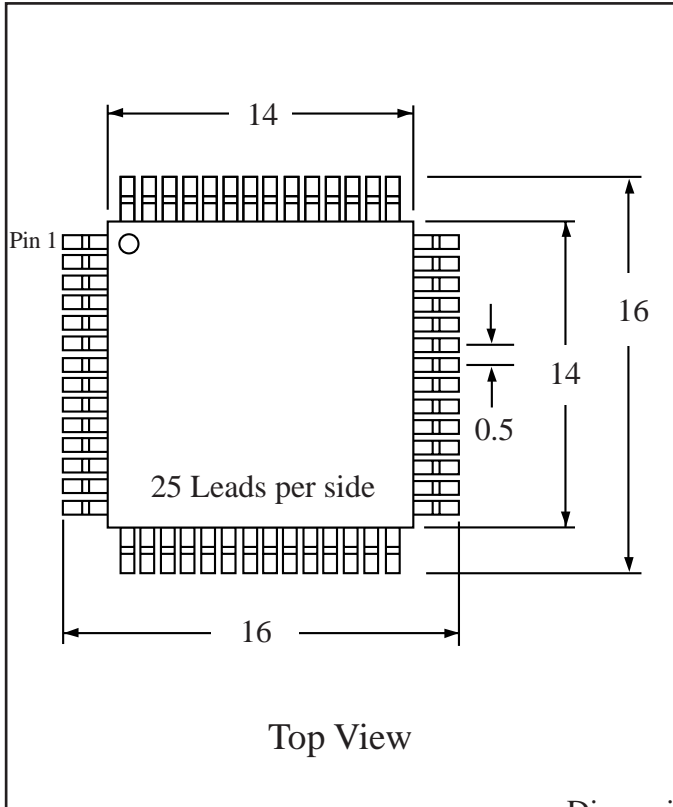

Part # **SQFP100T19.7-2.0**
 Leads **100** Pitch **0.5mm**
 Body Size **14mmSQ**

TopLine™
 Tel 1-714-898-3830
 info@topline.tv

Dimensions = mm