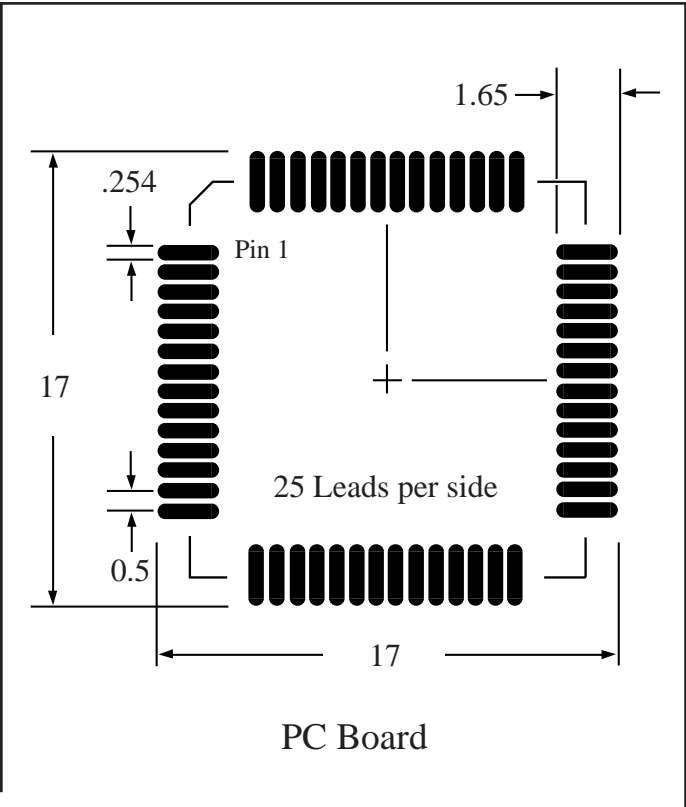

Part # **SQFP100T19.7-2.0**
 Leads **100** Pitch **0.5mm**
 Body Size **14mmSQ**

TopLine™
 Tel 1-714-898-3830
 info@topline.tv

Dimensions = mm