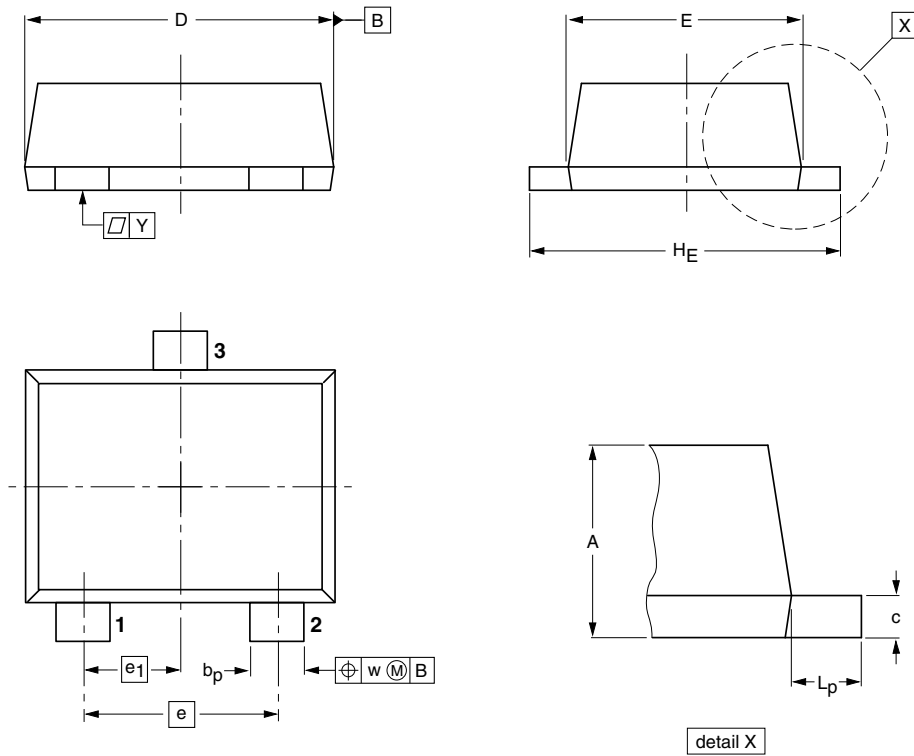

SOT663

SOT663 is similar to SOT523F Flat Leads

info@TopLine.tv

DIMENSIONS (mm) Min-Max

UNIT	A	b_p	c	D	E	e	e_1	H_E	L_p	w	y
mm	0.6 0.5	0.33 0.23	0.18 0.08	1.7 1.5	1.3 1.1	1.0	0.5	1.7 1.5	0.3 0.1	0.1	0.1