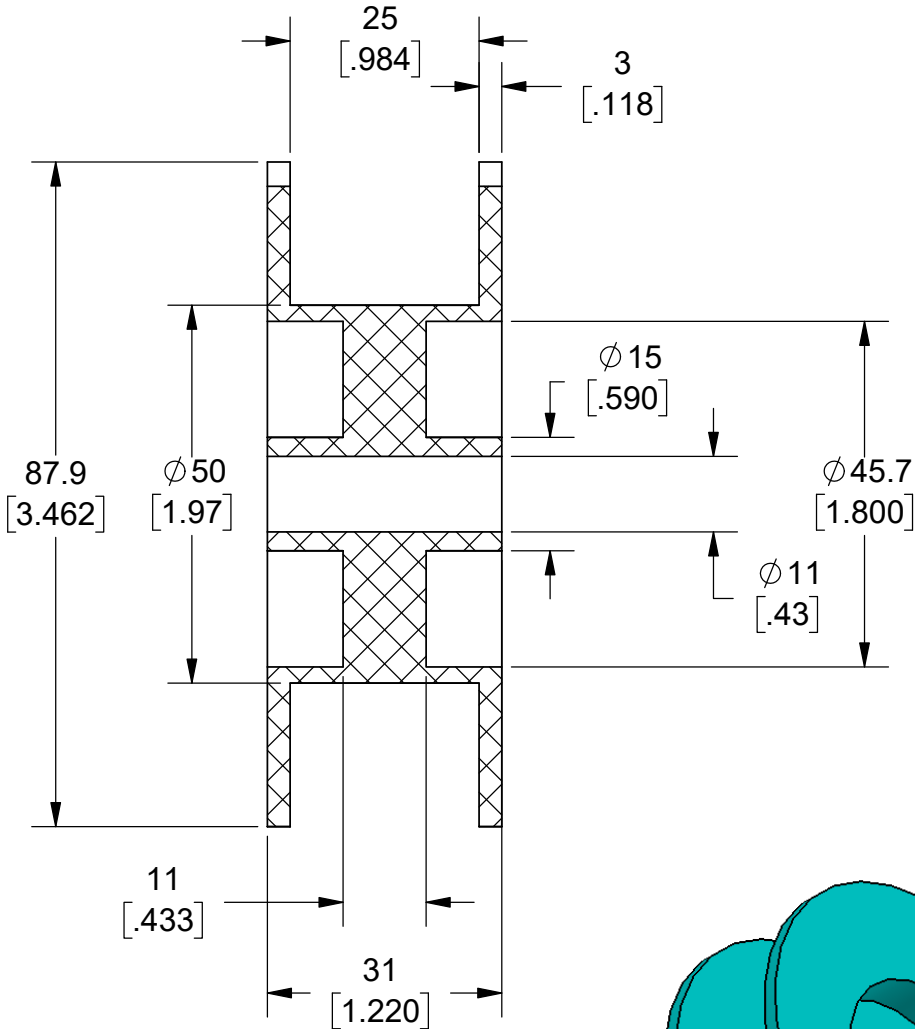

TANAKA NO. 88C
PLASTIC SPOOL

SECTION A-A

MODEL

NOTES: (UNLESS OTHERWISE SPECIFIED).
 1) DIMENSIONS: MM [INCH].
 2) MATERIAL: POLYCARBONATE.
 3) COLOR: LIGHT BLUE.

APPROVALS	DATE	TopLine [®]			
DRAWN J. Hines	12/29/2016				
ENG M. Hart	12/29/2016	TITLE TANAKA NO. 88C PLASTIC SPOOL			
MFG		SCALE 1:1	SIZE A	DRAWING NO. 400128	REV A
QA					
CUST		DO NOT SCALE DRAWING			SHEET 1 OF 1
REVISED					