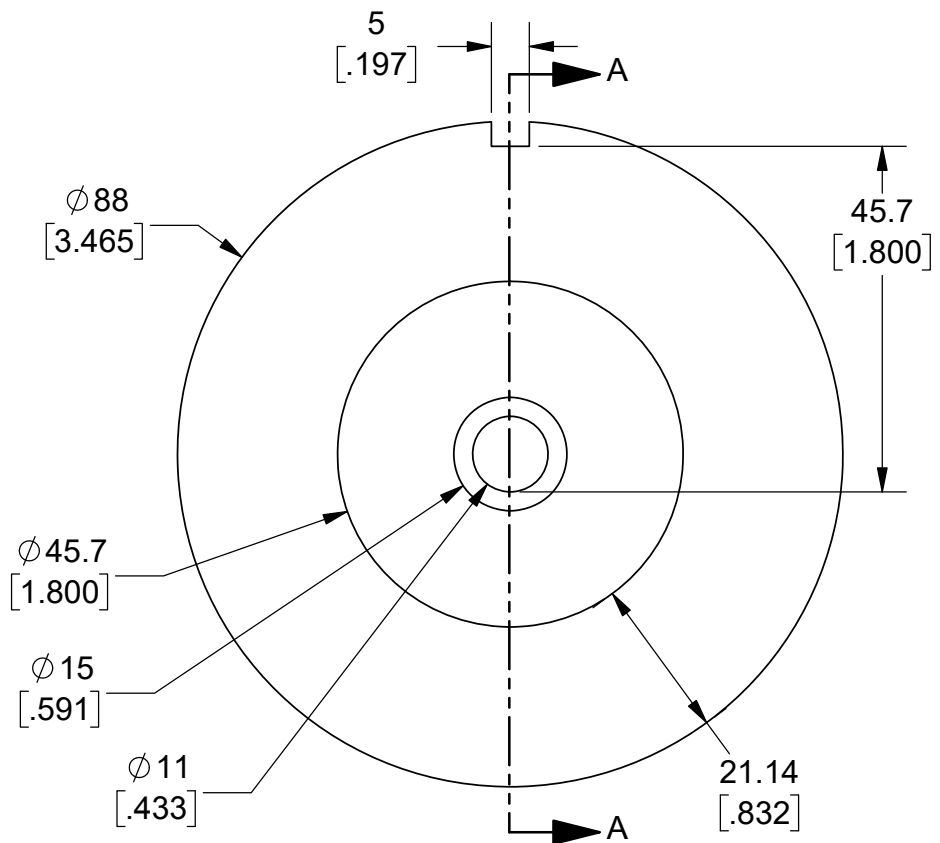

TANAKA NO. 88C
PLASTIC SPOOL

SECTION A-A

MODEL

NOTES: (UNLESS OTHERWISE SPECIFIED).
 1) DIMENSIONS: MM [INCH].
 2) MATERIAL: POLYCARBONATE.
 3) COLOR: LIGHT BLUE.

APPROVALS	DATE	TopLine [®]			
DRAWN J. Hines	12/29/2016				
ENG M. Hart	12/29/2016	TITLE TANAKA NO. 88C PLASTIC SPOOL			
MFG		SCALE 1:1	SIZE A	DRAWING NO. 400128	REV A
QA					
CUST		DO NOT SCALE DRAWING			SHEET 1 OF 1
REVISED					