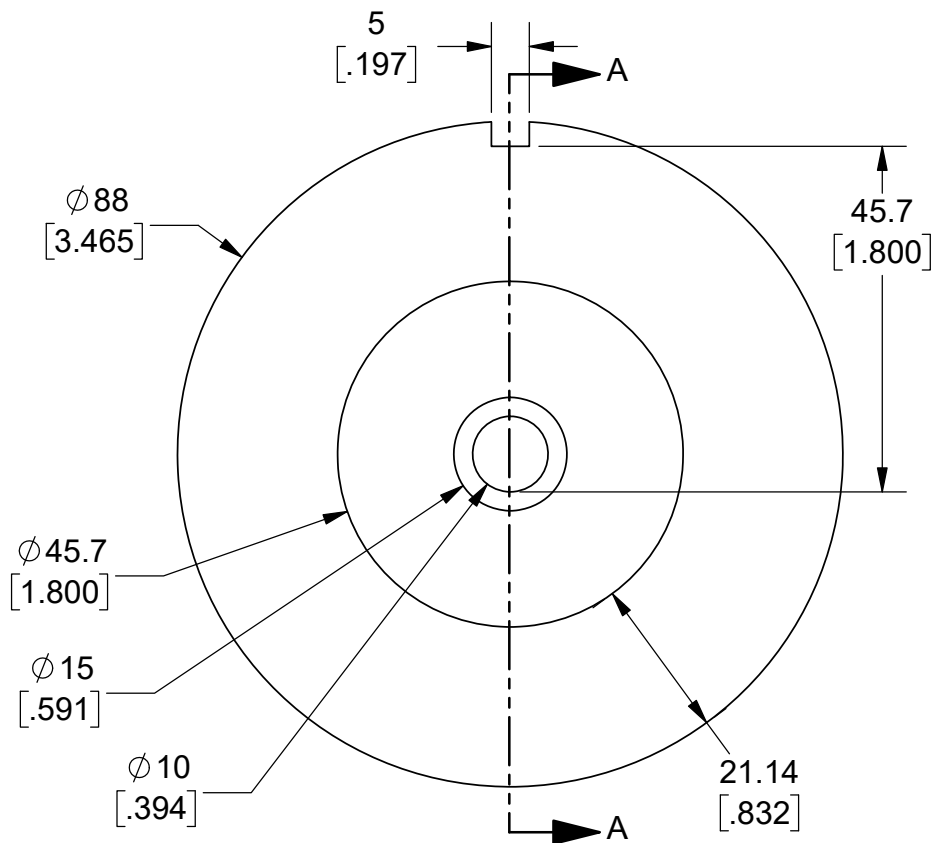

TANAKA NO. 88
PLASTIC SPOOL

SECTION A-A

MODEL

NOTES: (UNLESS OTHERWISE SPECIFIED).
 1) DIMENSIONS: MM [INCH].
 2) MATERIAL: POLYCARBONATE.
 3) COLOR: LIGHT BLUE.

APPROVALS		DATE				
DRAWN J. Hines		12/29/2016				
ENG M. Hart		12/29/2016	TITLE TANAKA NO. 88 PLASTIC SPOOL			
MFG			SCALE 1:1	SIZE A	DRAWING NO. 400111	REV A
QA						
CUST			DO NOT SCALE DRAWING		SHEET 1 OF 1	
REVISED						