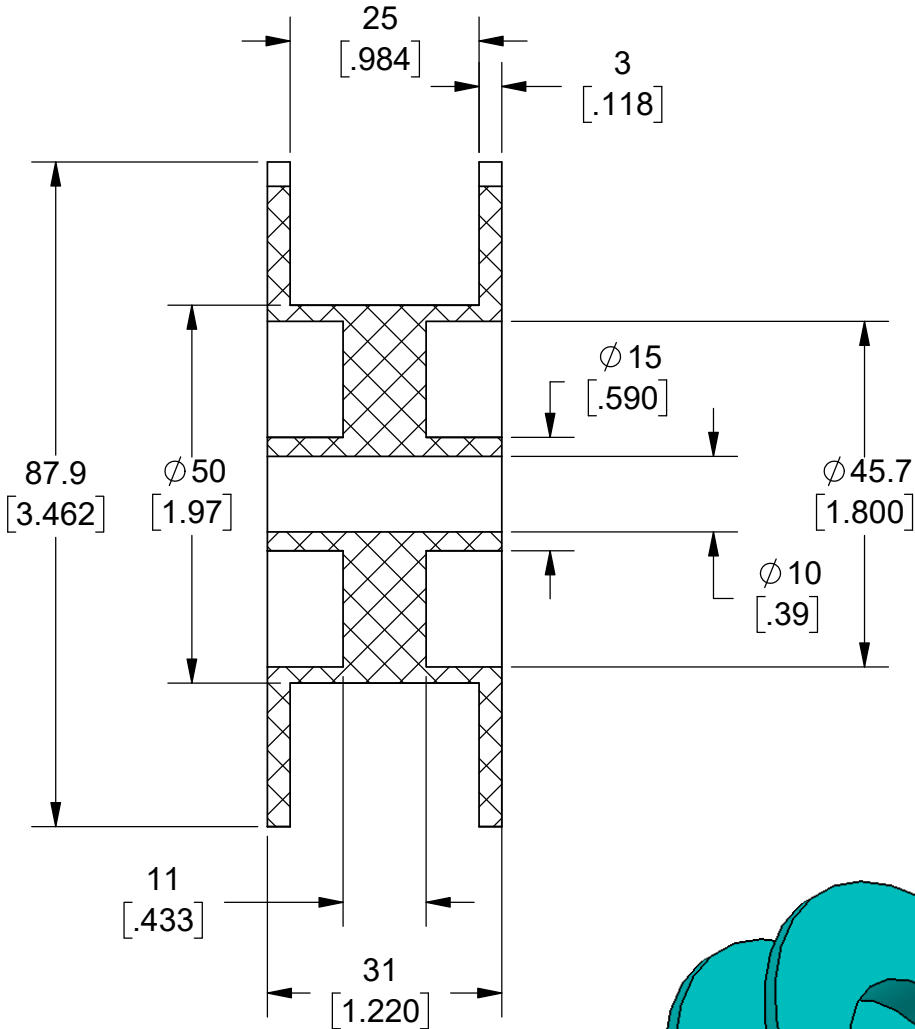

TANAKA NO. 88
PLASTIC SPOOL

SECTION A-A

MODEL

NOTES: (UNLESS OTHERWISE SPECIFIED).
 1) DIMENSIONS: MM [INCH].
 2) MATERIAL: POLYCARBONATE.
 3) COLOR: LIGHT BLUE.

APPROVALS		DATE				
DRAWN J. Hines		12/29/2016				
ENG M. Hart		12/29/2016	TITLE TANAKA NO. 88 PLASTIC SPOOL			
MFG			SCALE 1:1	SIZE A	DRAWING NO. 400111	REV A
QA						
CUST			DO NOT SCALE DRAWING		SHEET 1 OF 1	
REVISED						